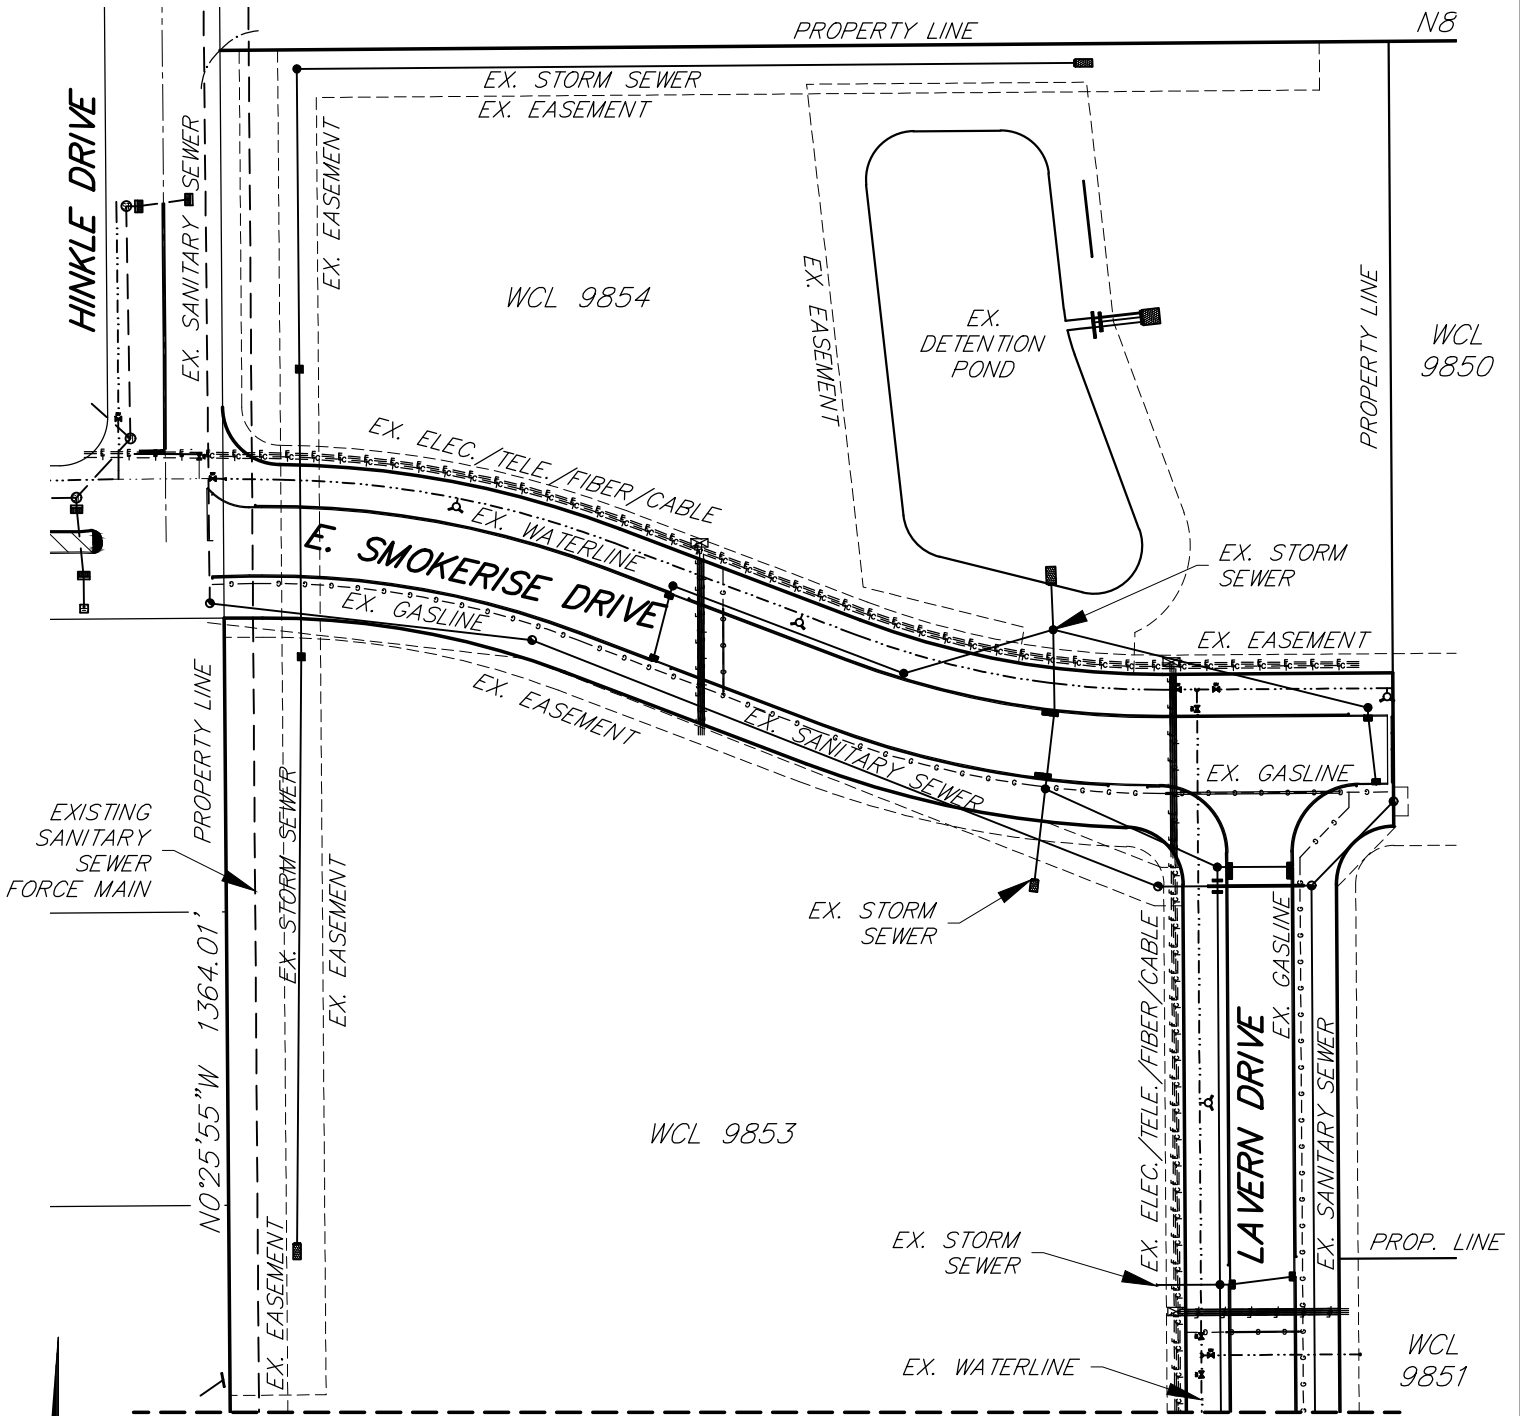

UTILITY EXHIBIT FOR PARK CENTER COMMONS

SCALE: 1" = 100'

SHEET 1 OF 2

MATCH LINE - SEE SHEET 2 OF 2

GRAPHIC SCALE

(IN FEET)

1 inch = 100 ft.

UTILITY EXHIBIT FOR PARK CENTRE COMMONS

SCALE: 1" = 100'

SHEET 2 OF 2

GRAPHIC SCALE

(IN FEET)

1 inch = 100 ft.

MATCH LINE - SEE SHEET 1 OF 2